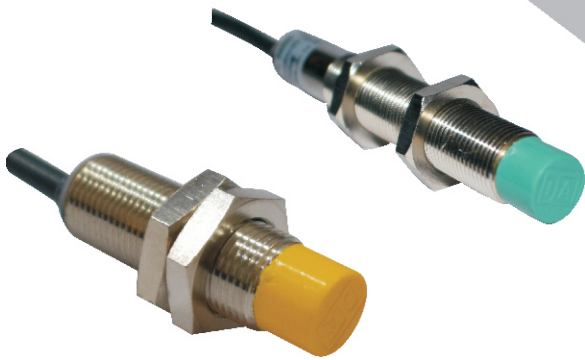

Appreciating Quality Automation

- ⌘ PID / Auto Tune Controllers
- ⌘ Temperature Controllers
- ⌘ Counters
- ⌘ Timers
- ⌘ MCB Shape Din Rail Timers
- ⌘ Humidity Controllers
- ⌘ Proces Indicators / Controllers
- ⌘ RPM Indicators / Controllers
- ⌘ Load Indicators / Controllers
- ⌘ IR / Photo Sensors
- ⌘ Inductive Sensors
- ⌘ Capacitive Sensors
- ⌘ Magnetic Sensors
- ⌘ Area Sensor / Light Curtain
- ⌘ Peripheral / Relay Units
- ⌘ SMPS Power Supplies

www.dolphinautomation.com

Inductive Sensors

Capacitive Sensors

PID / Auto Tune Controllers

SIZE: 72x72x75

SIZE: 48x48x85

SIZE: 96x96x50

SIZE: 96x48x65